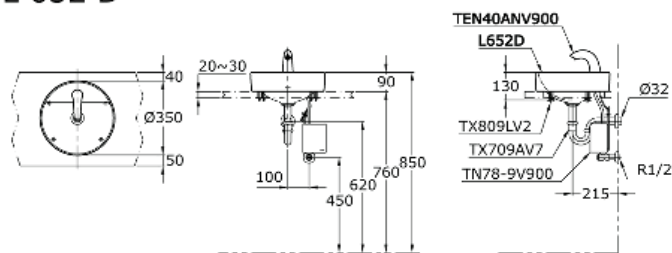

TOTO

Perfection by Design

Type No. : L652DWF#W
Description : Console Lavatory

Technical Specification :

L 652 D

Copyright © W. ATELIER SDN. BHD., All rights reserved.

All photos and specification in this brochure are only for illustration and do not necessarily represent the final standard specification. Manufacturer reserve the rights to make further improvements and changes, where appropriate during design development. Therefore, they shall not form part of an offer or contract.