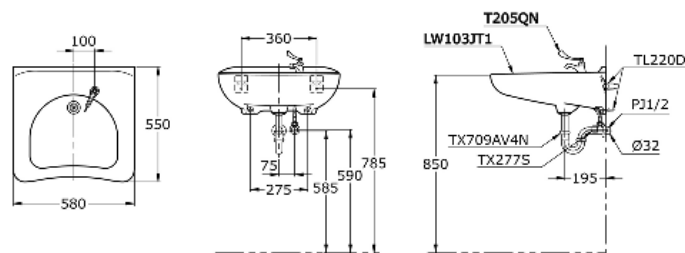

TOTO

Perfection by Design

Type No. : LW103CJK1WF#W
Description : Lavatory 1 Tap Hole

Technical Specification :

LW 103 JT1

Copyright © W. ATELIER SDN. BHD., All rights reserved.

All photos and specification in this brochure are only for illustration and do not necessarily represent the final standard specification. Manufacturer reserve the rights to make further improvements and changes, where appropriate during design development. Therefore, they shall not form part of an offer or contract.