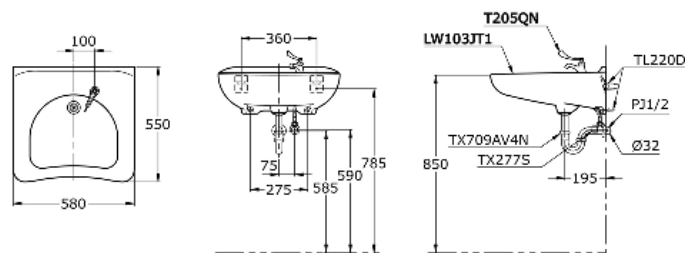

TOTO

Perfection by Design

Type No. : LW103JT1WF#W
Description : Lavatory 1 Tap Hole

Technical Specification :

LW 103 JT1

Copyright © W. ATELIER SDN. BHD., All rights reserved.

All photos and specification in this brochure are only for illustration and do not necessarily represent the final standard specification. Manufacturer reserve the rights to make further improvements and changes, where appropriate during design development. Therefore, they shall not form part of an offer or contract.