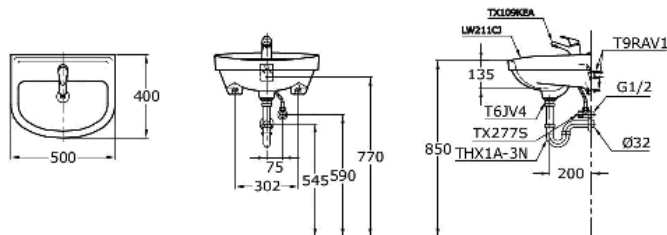

TOTO

Perfection by Design

Type No. : LW211CJWF#W
Description : Wall Hung Lavatory 1 Tap Hole

Technical Specification :

LW 211 CJ

Copyright © W. ATELIER SDN. BHD., All rights reserved.

All photos and specification in this brochure are only for illustration and do not necessarily represent the final standard specification. Manufacturer reserve the rights to make further improvements and changes, where appropriate during design development. Therefore, they shall not form part of an offer or contract.