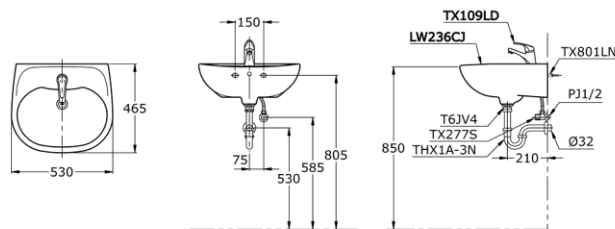

TOTO

Perfection by Design

Type No. : LW236CJWF#W
Description : Lavatory 1 Tap Hole

Technical Specification :

LW 236 CJ

Copyright © W. ATELIER SDN. BHD., All rights reserved.

All photos and specification in this brochure are only for illustration and do not necessarily represent the final standard specification. Manufacturer reserve the rights to make further improvements and changes, where appropriate during design development. Therefore, they shall not form part of an offer or contract.