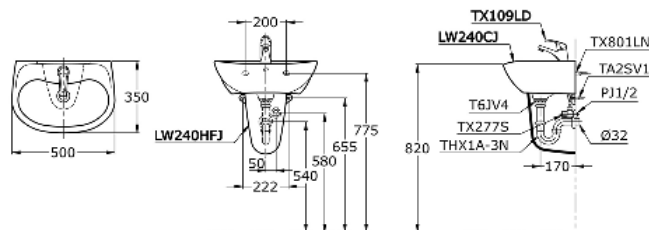

TOTO

Perfection by Design

Type No. : LW240CJ/HFJSET#W
Description : Pedestal Lavatory 1 Tap Hole

Technical Specification :

LW 240 CJ / LW 240 HFJ

Copyright © W. ATELIER SDN. BHD., All rights reserved.

All photos and specification in this brochure are only for illustration and do not necessarily represent the final standard specification. Manufacturer reserve the rights to make further improvements and changes, where appropriate during design development. Therefore, they shall not form part of an offer or contract.