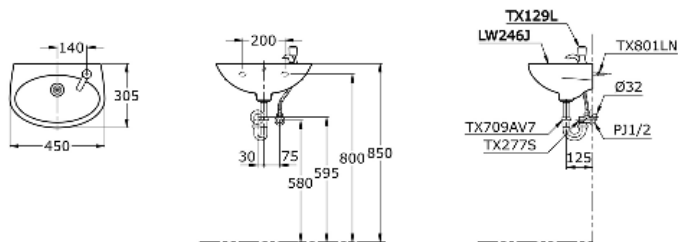

TOTO

Perfection by Design

Type No. : LW246JWF#W
Description : Wall Hung Lavatory 1 Tap Hole

Technical Specification :

LW 246 J

Copyright © W. ATELIER SDN. BHD., All rights reserved.

All photos and specification in this brochure are only for illustration and do not necessarily represent the final standard specification. Manufacturer reserve the rights to make further improvements and changes, where appropriate during design development. Therefore, they shall not form part of an offer or contract.