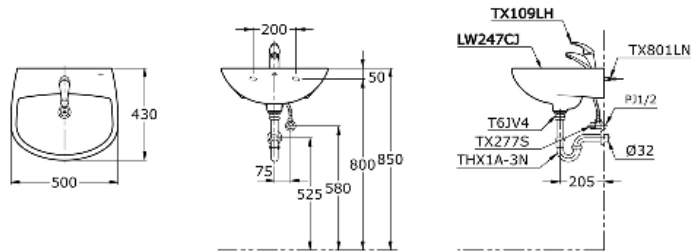

# TOTO

*Perfection by Design*

**Type No.** : LW247CJWF#W  
**Description** : Wall Hung Lavatory 1 Tap Hole

## Technical Specification :

---

LW 247 CJ

---

Copyright © W. ATELIER SDN. BHD., All rights reserved.

All photos and specification in this brochure are only for illustration and do not necessarily represent the final standard specification. Manufacturer reserve the rights to make further improvements and changes, where appropriate during design development. Therefore, they shall not form part of an offer or contract.