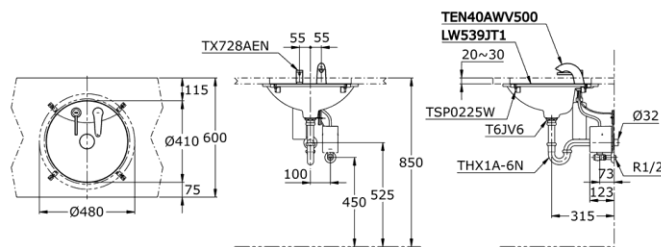

# TOTO

*Perfection by Design*

**Type No.** : LW539CJWF#W  
**Description** : Under Counter Lavatory  
2 Tap Holes

## Technical Specification :

---

LW 539 JT1

---

Copyright © W. ATELIER SDN. BHD., All rights reserved.

All photos and specification in this brochure are only for illustration and do not necessarily represent the final standard specification. Manufacturer reserve the rights to make further improvements and changes, where appropriate during design development. Therefore, they shall not form part of an offer or contract.