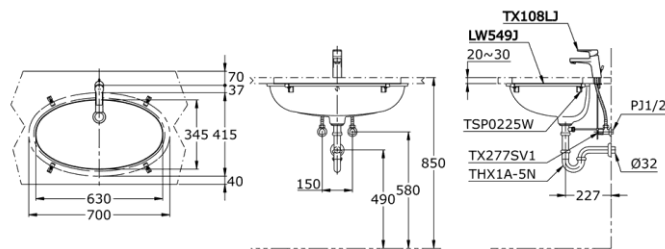

TOTO

Perfection by Design

Type No. : LW549JWF#W
Description : Under Counter Lavatory

Technical Specification :

LW 549 J

Copyright © W. ATELIER SDN. BHD., All rights reserved.

All photos and specification in this brochure are only for illustration and do not necessarily represent the final standard specification. Manufacturer reserve the rights to make further improvements and changes, where appropriate during design development. Therefore, they shall not form part of an offer or contract.