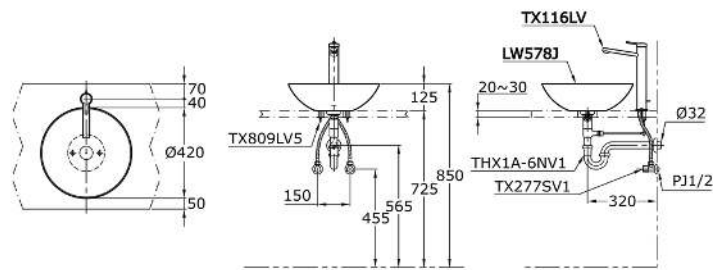

Copyright © W. ATELIER SDN. BHD., All rights reserved.

All photos and specification in this brochure are only for illustration and do not necessarily represent the final standard specification. Manufacturer reserve the rights to make further improvements and changes, where appropriate during design development. Therefore, they shall not form part of an offer or contract.