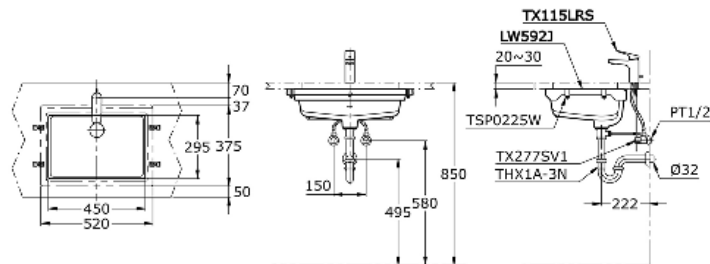

TOTO

Perfection by Design

Type No. : LW592JWF#W
Description : Under Counter Lavatory with Brackets

Technical Specification :

LW 592 J

Copyright © W. ATELIER SDN. BHD., All rights reserved.

All photos and specification in this brochure are only for illustration and do not necessarily represent the final standard specification. Manufacturer reserve the rights to make further improvements and changes, where appropriate during design development. Therefore, they shall not form part of an offer or contract.