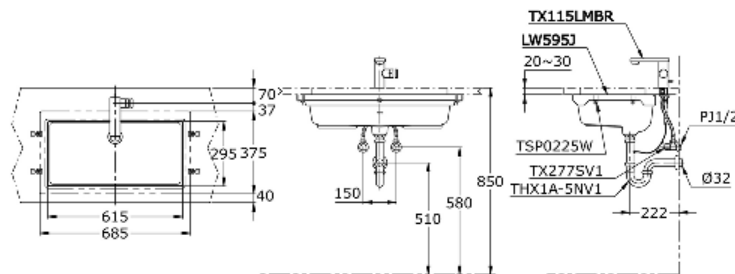

TOTO

Perfection by Design

Type No. : LW595JWF#W
Description : Square Under Counter Lavatory

Technical Specification :

LW 595 J

Copyright © W. ATELIER SDN. BHD., All rights reserved.

All photos and specification in this brochure are only for illustration and do not necessarily represent the final standard specification. Manufacturer reserve the rights to make further improvements and changes, where appropriate during design development. Therefore, they shall not form part of an offer or contract.