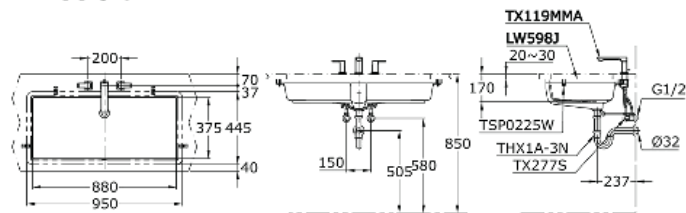

TOTO

Perfection by Design

Type No. : LW598JWF#W
Description : Under Counter Lavatory

Technical Specification :

LW 598 J

Copyright © W. ATELIER SDN. BHD., All rights reserved.

All photos and specification in this brochure are only for illustration and do not necessarily represent the final standard specification. Manufacturer reserve the rights to make further improvements and changes, where appropriate during design development. Therefore, they shall not form part of an offer or contract.