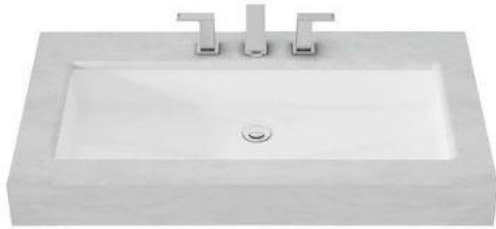

TOTO

Perfection by Design

Type No. : LW598JWF#W
Description : Under Counter Lavatory

Technical Specification :

LW 598 J

Copyright © W. ATELIER SDN. BHD., All rights reserved.

All photos and specification in this brochure are only for illustration and do not necessarily represent the final standard specification. Manufacturer reserve the rights to make further improvements and changes, where appropriate during design development. Therefore, they shall not form part of an offer or contract.