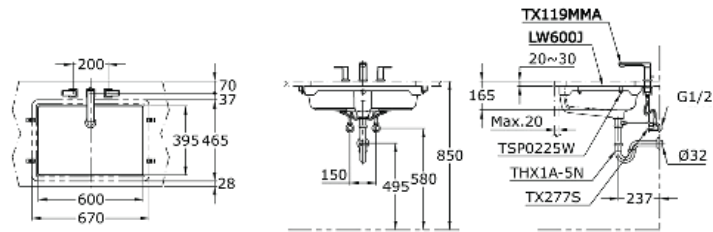

TOTO

Perfection by Design

Type No. : LW600JWF#W
Description : Under Counter Lavatory

Technical Specification :

LW 600 J

Copyright © W. ATELIER SDN. BHD., All rights reserved.

All photos and specification in this brochure are only for illustration and do not necessarily represent the final standard specification. Manufacturer reserve the rights to make further improvements and changes, where appropriate during design development. Therefore, they shall not form part of an offer or contract.