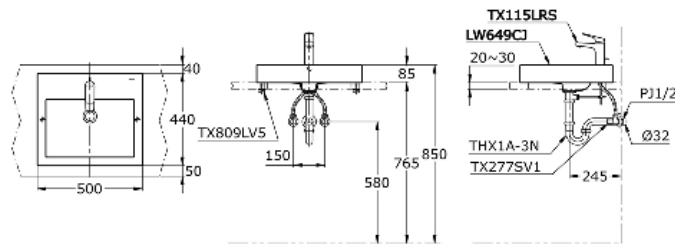

TOTO

Perfection by Design

Type No. : LW649CJWF#W
Description : Console Lavatory 1 Tap Hole

Technical Specification :

LW 649 CJ

Copyright © W. ATELIER SDN. BHD., All rights reserved.

All photos and specification in this brochure are only for illustration and do not necessarily represent the final standard specification. Manufacturer reserve the rights to make further improvements and changes, where appropriate during design development. Therefore, they shall not form part of an offer or contract.