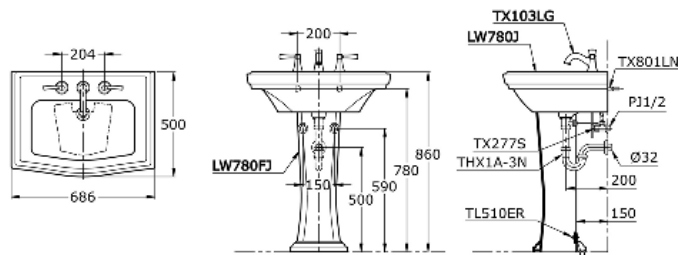

TOTO

Perfection by Design

Type No. : LW780CJ/FJSET#W
Description : Pedestal Lavatory 1 Tap Hole

Technical Specification :

CLAYTON LW 780 J / LW 780 FJ

Copyright © W. ATELIER SDN. BHD., All rights reserved.