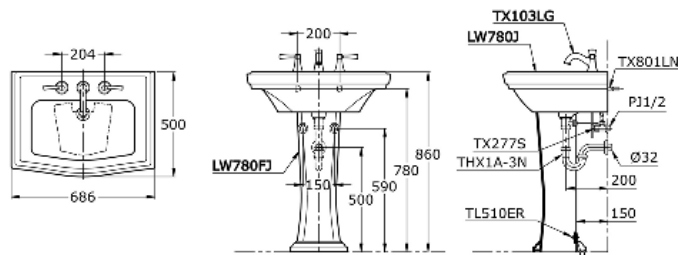

TOTO

Perfection by Design

Type No. : LW780J/FJSET#W
Description : Pedestal Lavatory 3 Tap Holes

Technical Specification :

CLAYTON LW 780 J / LW 780 FJ

Copyright © W. ATELIER SDN. BHD., All rights reserved.