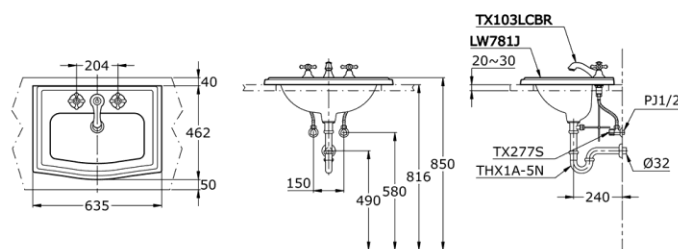

TOTO

Perfection by Design

Type No. : LW781CJ#W
Description : Self Rimming Lavatory 1 Tap Hole

Technical Specification :

CLAYTON LW 781 J

Copyright © W. ATELIER SDN. BHD., All rights reserved.

All photos and specification in this brochure are only for illustration and do not necessarily represent the final standard specification. Manufacturer reserve the rights to make further improvements and changes, where appropriate during design development. Therefore, they shall not form part of an offer or contract.