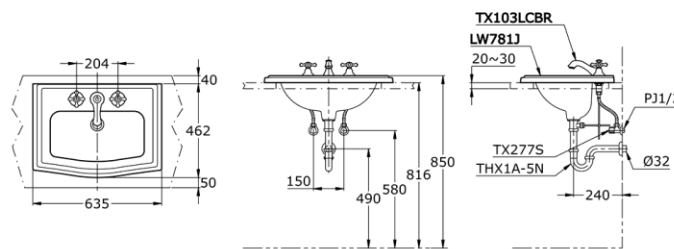

TOTO

Perfection by Design

Type No. : LW781J#W
Description : Self Rimming Lavatory 3 Tap Holes

Technical Specification :

CLAYTON LW 781 J

Copyright © W. ATELIER SDN. BHD., All rights reserved.

All photos and specification in this brochure are only for illustration and do not necessarily represent the final standard specification. Manufacturer reserve the rights to make further improvements and changes, where appropriate during design development. Therefore, they shall not form part of an offer or contract.