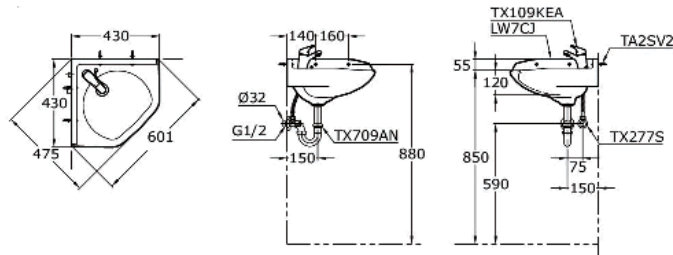

TOTO

Perfection by Design

Type No. : LW7CJWF#W
Description : Corner Lavatory 1 Tap Hole

Technical Specification :

LW 7 CJ

Copyright © W. ATELIER SDN. BHD., All rights reserved.

All photos and specification in this brochure are only for illustration and do not necessarily represent the final standard specification. Manufacturer reserve the rights to make further improvements and changes, where appropriate during design development. Therefore, they shall not form part of an offer or contract.