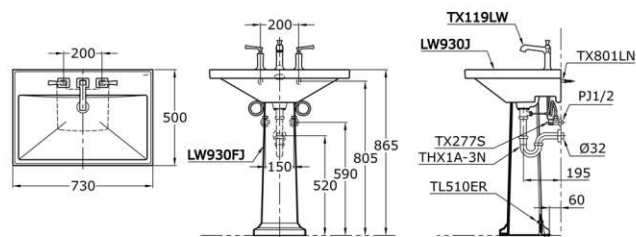

TOTO

Perfection by Design

Type No. : LW930CJ/FJSET#W
Description : Pedestal Lavatory 1 Tap Hole

Technical Specification :

Copyright © W. ATELIER SDN. BHD., All rights reserved.

All photos and specification in this brochure are only for illustration and do not necessarily represent the final standard specification. Manufacturer reserve the rights to make further improvements and changes, where appropriate during design development. Therefore, they shall not form part of an offer or contract.