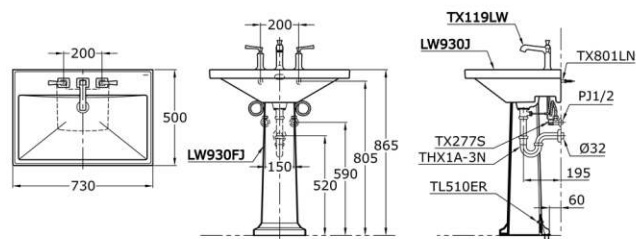

TOTO

Perfection by Design

Type No. : LW930J/FJSET#W
Description : Pedestal Lavatory 3 Tap Holes

Technical Specification :

Copyright © W. ATELIER SDN. BHD., All rights reserved.

All photos and specification in this brochure are only for illustration and do not necessarily represent the final standard specification. Manufacturer reserve the rights to make further improvements and changes, where appropriate during design development. Therefore, they shall not form part of an offer or contract.