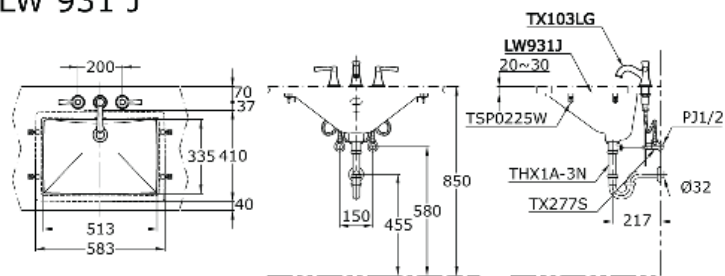

TOTO

Perfection by Design

Type No. : LW931JWF#W
Description : Under Counter Lavatory

Technical Specification :

LW 931 J

Copyright © W. ATELIER SDN. BHD., All rights reserved.

All photos and specification in this brochure are only for illustration and do not necessarily represent the final standard specification. Manufacturer reserve the rights to make further improvements and changes, where appropriate during design development. Therefore, they shall not form part of an offer or contract.