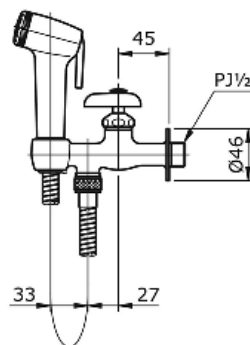

TOTO

Perfection by Design

Type No. : TB19CSMCR
Description : Shower Spray With Tap & Hanger, Chrome

Technical Specification :

Copyright © W. ATELIER SDN. BHD., All rights reserved.

All photos and specification in this brochure are only for illustration and do not necessarily represent the final standard specification. Manufacturer reserve the rights to make further improvements and changes, where appropriate during design development. Therefore, they shall not form part of an offer or contract.