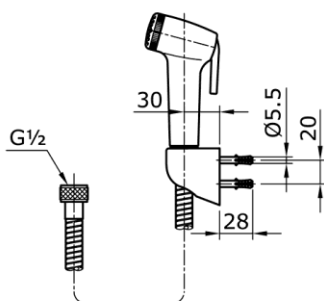

TOTO

Perfection by Design

Type No. : THX20MCRB
Description : Shower Spray, Chrome

Technical Specification :

Copyright © W. ATELIER SDN. BHD., All rights reserved.

All photos and specification in this brochure are only for illustration and do not necessarily represent the final standard specification. Manufacturer reserve the rights to make further improvements and changes, where appropriate during design development. Therefore, they shall not form part of an offer or contract.