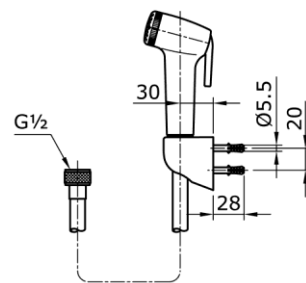

TOTO

Perfection by Design

Type No. : THX20NBN5
Description : Shower Spray

Technical Specification :

Copyright © W. ATELIER SDN. BHD., All rights reserved.

All photos and specification in this brochure are only for illustration and do not necessarily represent the final standard specification. Manufacturer reserve the rights to make further improvements and changes, where appropriate during design development. Therefore, they shall not form part of an offer or contract.