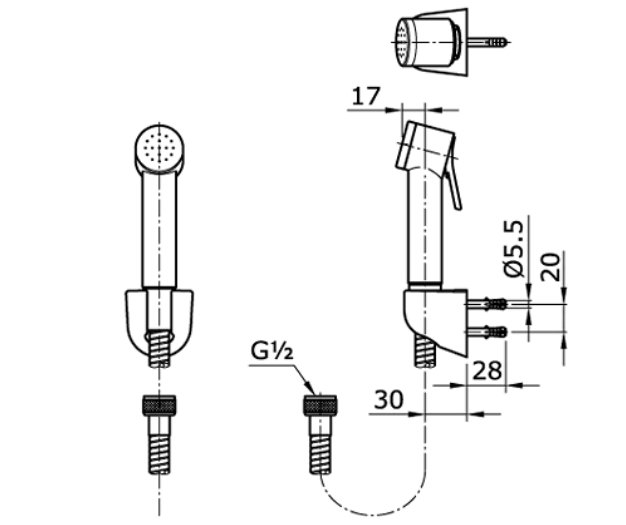

Technical Specification :

Copyright © W. ATELIER SDN. BHD., All rights reserved.

All photos and specification in this brochure are only for illustration and do not necessarily represent the final standard specification. Manufacturer reserve the rights to make further improvements and changes, where appropriate during design development. Therefore, they shall not form part of an offer or contract.