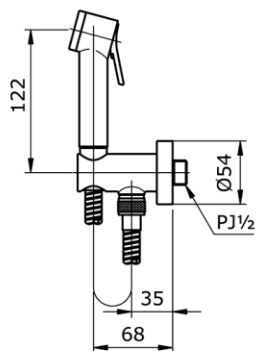

TOTO

Perfection by Design

Type No. : TX403SECR
Description : Shower Spray With Safety Valve, Chrome

Technical Specification :

Copyright © W. ATELIER SDN. BHD., All rights reserved.

All photos and specification in this brochure are only for illustration and do not necessarily represent the final standard specification. Manufacturer reserve the rights to make further improvements and changes, where appropriate during design development. Therefore, they shall not form part of an offer or contract.