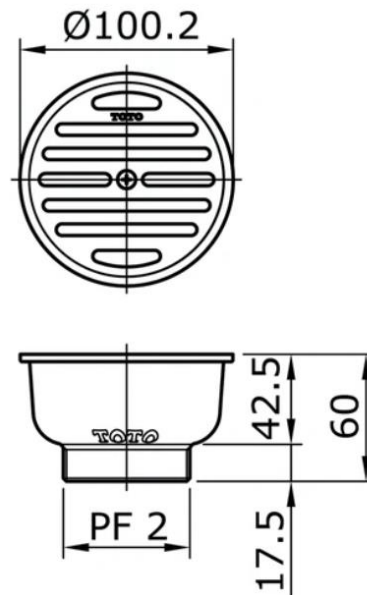

TOTO

Perfection by Design

Type No. : TOTO TX1DA
Description : Floor Drain (for 2" G.I. Pipe) (Ø= 100.5 mm)

Technical Specification :

Copyright © W. ATELIER SDN. BHD., All rights reserved.

All photos and specification in this brochure are only for illustration and do not necessarily represent the final standard specification. Manufacturer reserve the rights to make further improvements and changes, where appropriate during design development. Therefore, they shall not form part of an offer or contract.