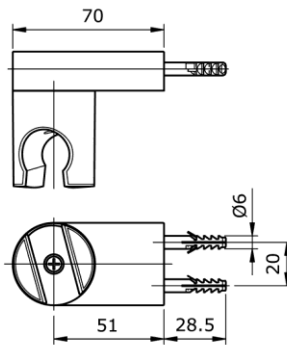

TOTO

Perfection by Design

Type No. : 9A332Y
Description : Shower Hanger

Technical Specification :

Copyright © W. ATELIER SDN. BHD., All rights reserved.

All photos and specification in this brochure are only for illustration and do not necessarily represent the final standard specification. Manufacturer reserve the rights to make further improvements and changes, where appropriate during design development. Therefore, they shall not form part of an offer or contract.