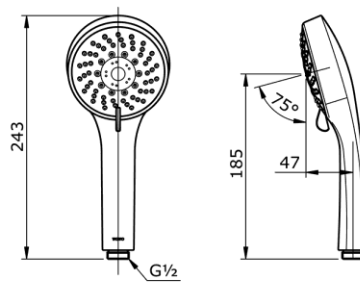

Copyright © W. ATELIER SDN. BHD., All rights reserved.

All photos and specification in this brochure are only for illustration and do not necessarily represent the final standard specification. Manufacturer reserve the rights to make further improvements and changes, where appropriate during design development. Therefore, they shall not form part of an offer or contract.