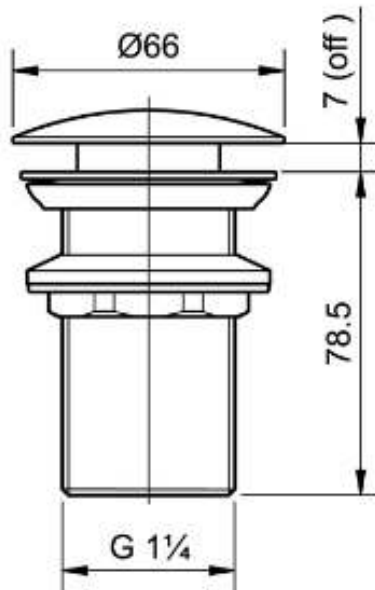

Copyright © W. ATELIER SDN. BHD., All rights reserved.

All photos and specification in this brochure are only for illustration and do not necessarily represent the final standard specification. Manufacturer reserve the rights to make further improvements and changes, where appropriate during design development. Therefore, they shall not form part of an offer or contract.