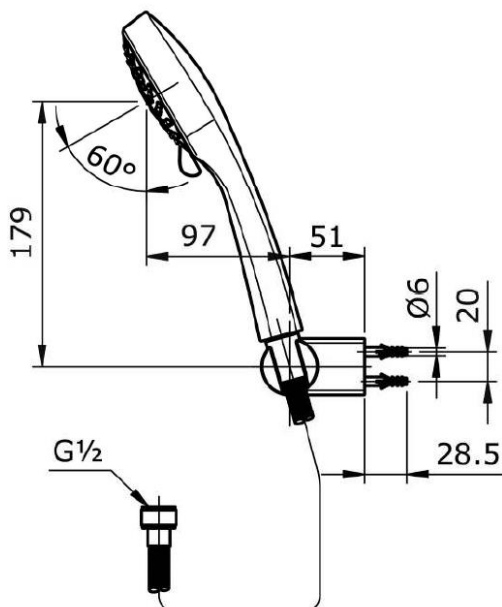

TOTO

Perfection by Design

Type No. : THX 118 SRR
Description : "Rei R" Hand Shower Set (5S Massage)

Technical Specification :

Copyright © W. ATELIER PTE. LTD., All rights reserved.

All photos and specification in this brochure are only for illustration and do not necessarily represent the final standard specification. Manufacturer reserve the rights to make further improvements and changes, where appropriate during design development. Therefore, they shall not form part of an offer or contract.