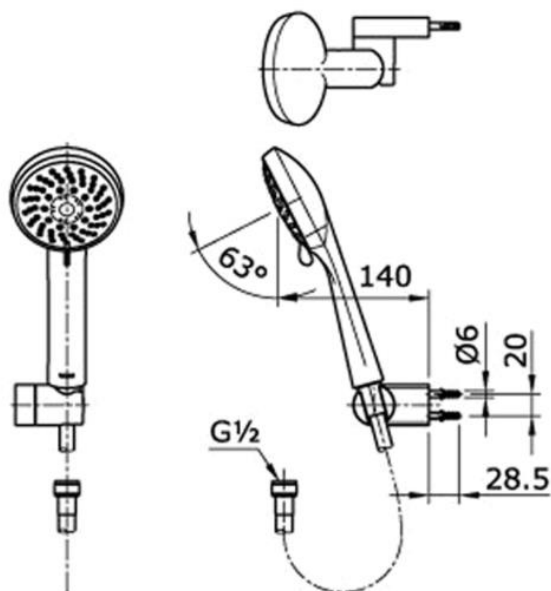

TOTO

Perfection by Design

Type No. : THX118SVN
Description : Handshower Set

Technical Specification :

Copyright © W. ATELIER SDN. BHD., All rights reserved.

All photos and specification in this brochure are only for illustration and do not necessarily represent the final standard specification. Manufacturer reserve the rights to make further improvements and changes, where appropriate during design development. Therefore, they shall not form part of an offer or contract.