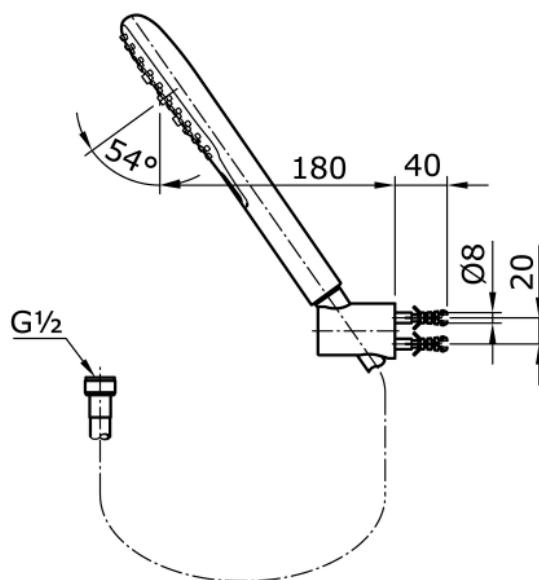

THX118SX

IDR 884,000.00

Hand Shower Set

Min Water Pressure: 0.05 MPa

Max Water Pressure: 0.75 MPa

Flow Rate: 8.0 Lpm

Some products may not be available in your area

Prices indicated are manufacturer's suggested retail price, prices may change anytime without notice.