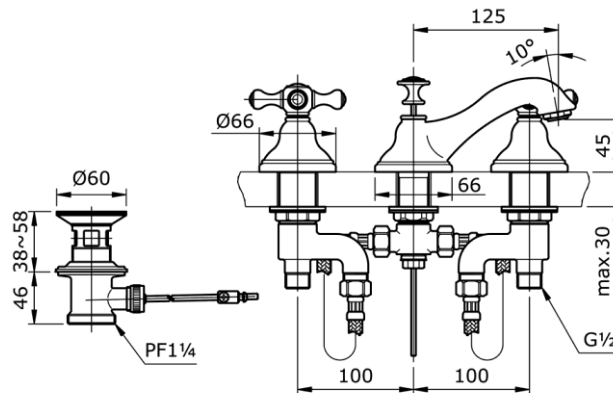

TOTO

Perfection by Design

Type No. : TX103LCBR
Description : 8" center Basin Mixer c/w
1 1/4" pop-up waste

Technical Specification :

Copyright © W. ATELIER SDN. BHD., All rights reserved.

All photos and specification in this brochure are only for illustration and do not necessarily represent the final standard specification. Manufacturer reserve the rights to make further improvements and changes, where appropriate during design development. Therefore, they shall not form part of an offer or contract.