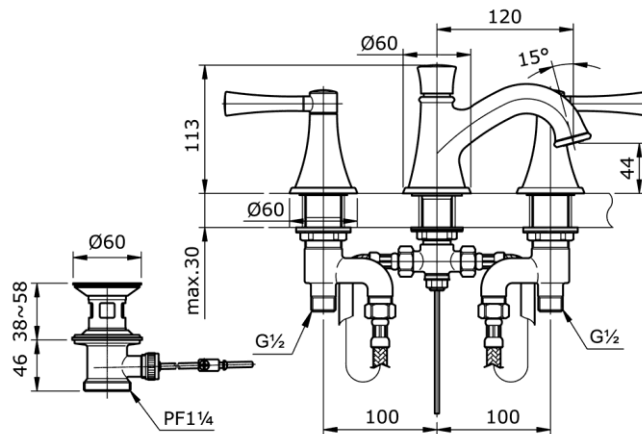

TOTO

Perfection by Design

Type No. : TX103LG
Description : 8" center Basin Mixer c/w
1 1/4" pop-up waste

Technical Specification :

Copyright © W. ATELIER SDN. BHD., All rights reserved.

All photos and specification in this brochure are only for illustration and do not necessarily represent the final standard specification. Manufacturer reserve the rights to make further improvements and changes, where appropriate during design development. Therefore, they shall not form part of an offer or contract.