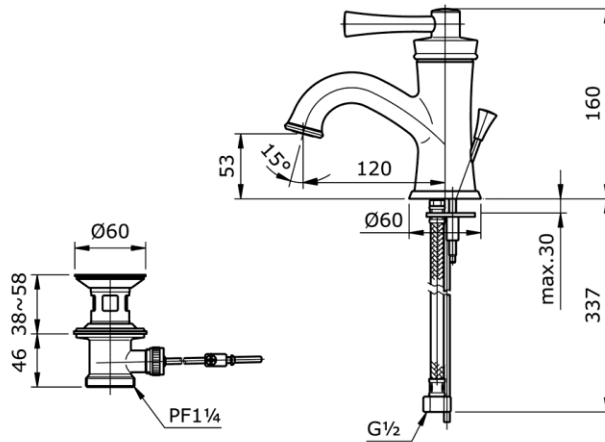

TOTO

Perfection by Design

Type No. : TX108LG
Description : Single Lever Basin Mixer
c/w 1 1/4" pop-up waste

Technical Specification :

Copyright © W. ATELIER SDN. BHD., All rights reserved.

All photos and specification in this brochure are only for illustration and do not necessarily represent the final standard specification. Manufacturer reserve the rights to make further improvements and changes, where appropriate during design development. Therefore, they shall not form part of an offer or contract.