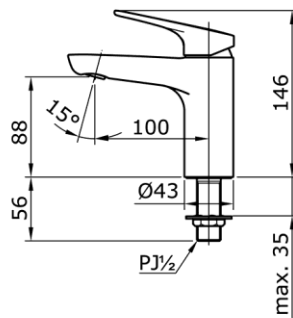

TOTO

Perfection by Design

Type No. : TX109LRR
Description : Cold Pillar Tap

Technical Specification :

Copyright © W. ATELIER SDN. BHD., All rights reserved.

All photos and specification in this brochure are only for illustration and do not necessarily represent the final standard specification. Manufacturer reserve the rights to make further improvements and changes, where appropriate during design development. Therefore, they shall not form part of an offer or contract.