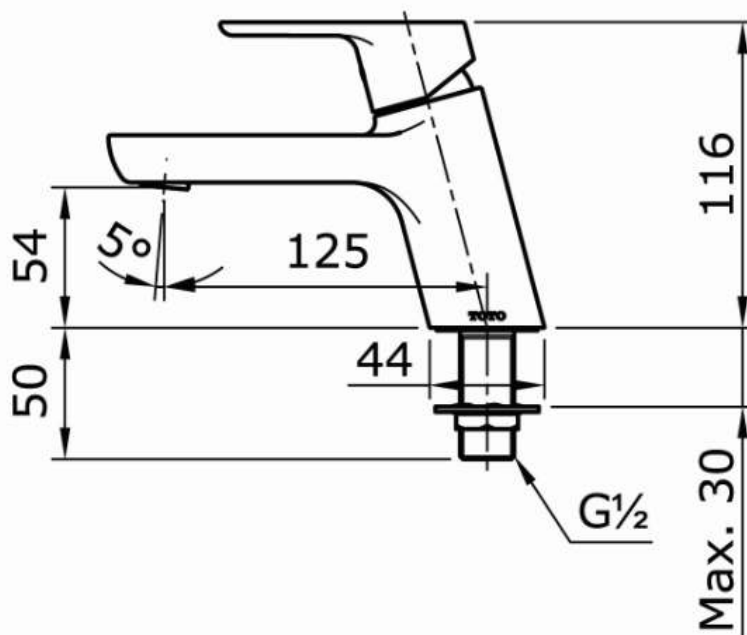

Technical Specification :

Copyright © W. ATELIER SDN. BHD., All rights reserved.

All photos and specification in this brochure are only for illustration and do not necessarily represent the final standard specification. Manufacturer reserve the rights to make further improvements and changes, where appropriate during design development. Therefore, they shall not form part of an offer or contract.