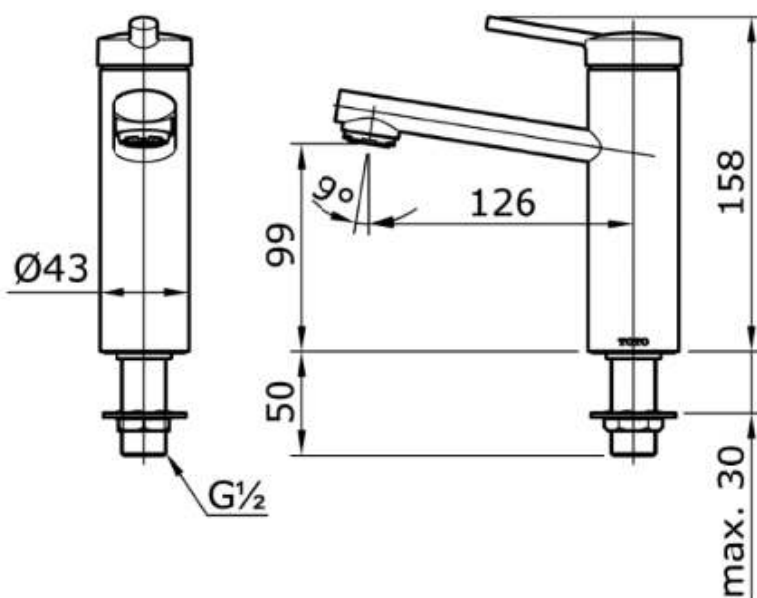

Technical Specification :

Copyright © W.ATELIER SDN. BHD., All rights reserved.

All photos and specification in this brochure are only for illustration and do not necessarily represent the final standard specification. Manufacturer reserve the rights to make further improvements and changes, where appropriate during design development. Therefore, they shall not form part of an offer or contract.