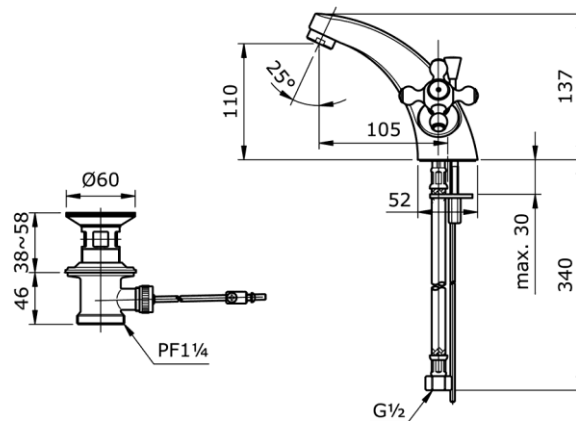

TOTO

Perfection by Design

Type No. : TX110LCBR
Description : Monobloc Basin Mixer
c/w 1 1/4" pop-up waste
(ONLY AVAILABLE IN
CROSS HANDLE)

Technical Specification :

Copyright © W. ATELIER SDN. BHD., All rights reserved.