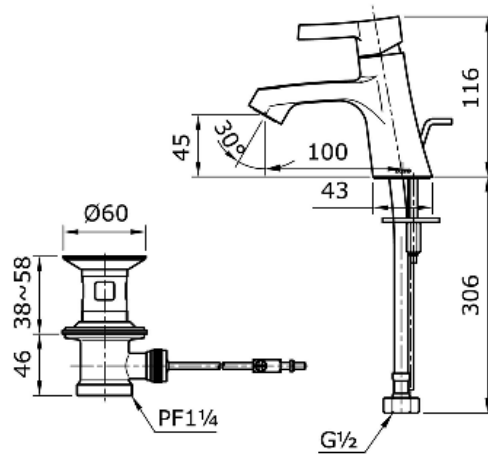

TOTO

Perfection by Design

Type No. : TX115LP
Description : Single Lever Lavatory
Faucet With 1 1/4" Pop-
Up Waste

Technical Specification :

Copyright © W. ATELIER SDN. BHD., All rights reserved.

All photos and specification in this brochure are only for illustration and do not necessarily represent the final standard specification. Manufacturer reserve the rights to make further improvements and changes, where appropriate during design development. Therefore, they shall not form part of an offer or contract.