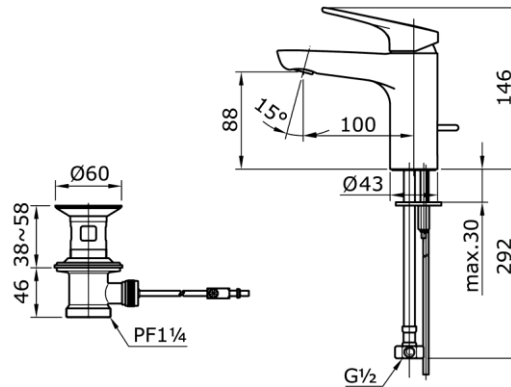

Technical Specification :

Copyright © W. ATELIER SDN. BHD., All rights reserved.

All photos and specification in this brochure are only for illustration and do not necessarily represent the final standard specification. Manufacturer reserve the rights to make further improvements and changes, where appropriate during design development. Therefore, they shall not form part of an offer or contract.