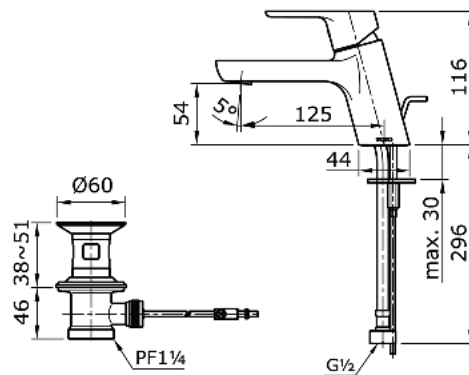

TOTO

Perfection by Design

Type No. : TX115LU
Description : Single Lever Basin
Faucet c/w 1 1/4" Pop-Up
Waste

Technical Specification :

Copyright © W. ATELIER SDN. BHD., All rights reserved.

All photos and specification in this brochure are only for illustration and do not necessarily represent the final standard specification. Manufacturer reserve the rights to make further improvements and changes, where appropriate during design development. Therefore, they shall not form part of an offer or contract.