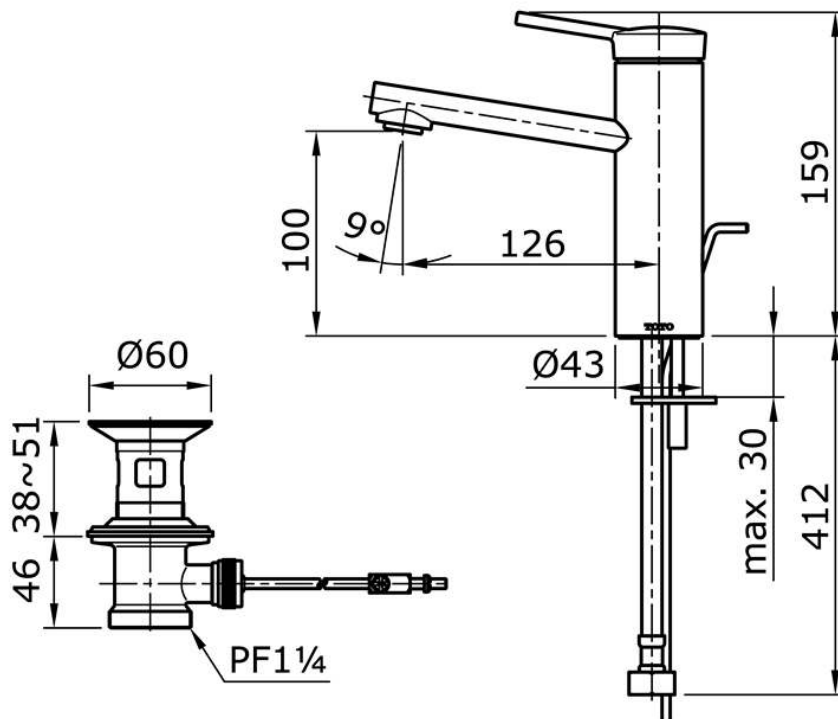

Technical Specification :

Copyright © W. ATELIER SDN. BHD., All rights reserved.

All photos and specification in this brochure are only for illustration and do not necessarily represent the final standard specification. Manufacturer reserve the rights to make further improvements and changes, where appropriate during design development. Therefore, they shall not form part of an offer or contract.