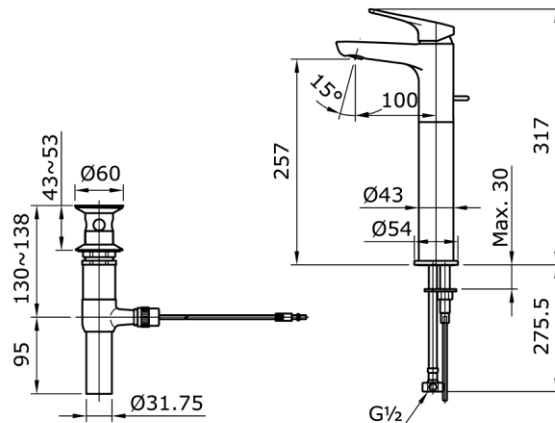

TOTO

Perfection by Design

Type No. : TX116LRRV6NK2
Description : Extended Single Lever
Cold Tap Without Pop Up
Waste (Cold Water Only)
Height : 310mm

Technical Specification :

Copyright © W. ATELIER SDN. BHD., All rights reserved.