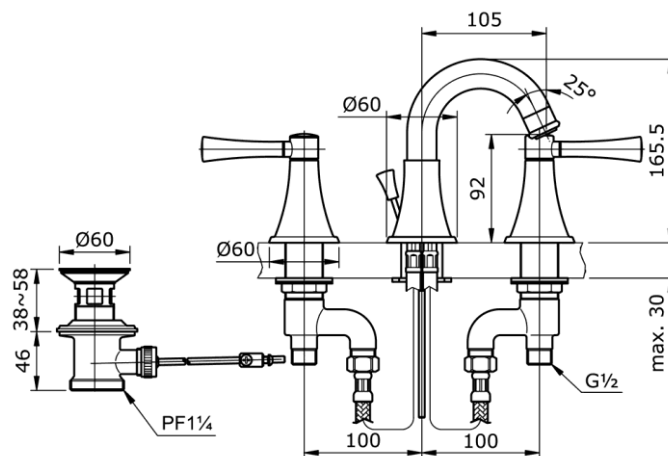

Technical Specification :

Copyright © W. ATELIER SDN. BHD., All rights reserved.

All photos and specification in this brochure are only for illustration and do not necessarily represent the final standard specification. Manufacturer reserve the rights to make further improvements and changes, where appropriate during design development. Therefore, they shall not form part of an offer or contract.