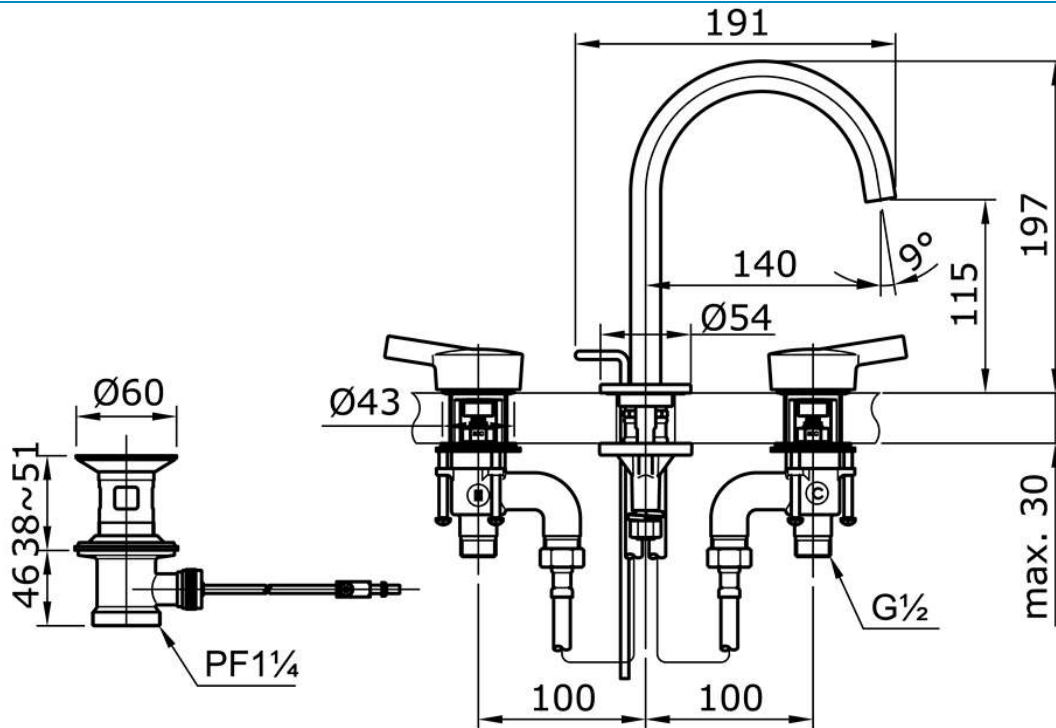

TOTO

Perfection by Design

Type No. : TX119LV
Description : 3 Tap Hole Basin Mixer
c/w Pop-up waste

Technical Specification :

Copyright © W. ATELIER SDN. BHD., All rights reserved.

All photos and specification in this brochure are only for illustration and do not necessarily represent the final standard specification. Manufacturer reserve the rights to make further improvements and changes, where appropriate during design development. Therefore, they shall not form part of an offer or contract.